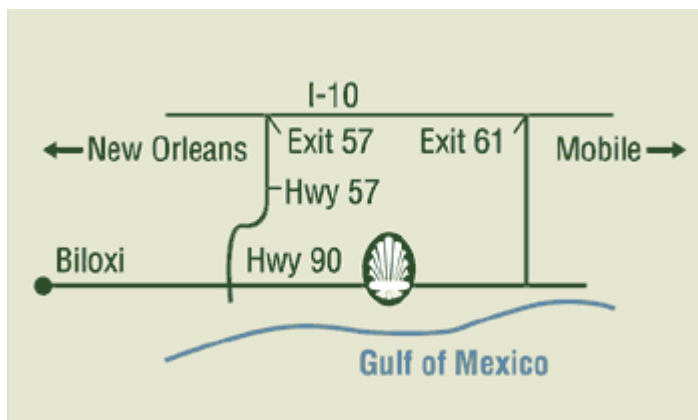

Tournament Entry Information

Our History

PGA Tour Player Jerry Kelly asked local PGA Tour Rules Official Mickey Bradley how he could help the Gulf Coast after Katrina. Mickey grew up on Biloxi's Point Cadet and the idea came to raise funds to build homes in this ravaged area. Jerry Kelly invited 19 PGA Tour Players to play with 3 lucky golfers and each tour player brought some of their golf equipment for prizes. It was a huge success and three families are moving in the new homes prior to this year's event on November 5th. Special thanks to last year's supporters – especially 84 Lumber.

While Pro-Ams on the PGA Tour cost around $5000 per player – each player can play in this event for a fourth the cost and all monies raised will go directly to Habitat for Humanity of the MS Gulf Coast. Habitat will donate 10% of the entry fee back to Junior Golf Programs managed by the Gulf Coast Golf Foundation. Tournament Chairman, Mickey Bradley, hopes to raise more money this year and keep the momentum going and build needy families homes. Come play with PGA Tour Players and help the Coast rebuild.

WE ONLY HAVE ROOM FOR 60 PLAYERS—ENTRY SLOTS ARE AVAILABLE ON A 1ST COME, 1ST SERVE BASIS, SO ...

SIGN UP NOW!