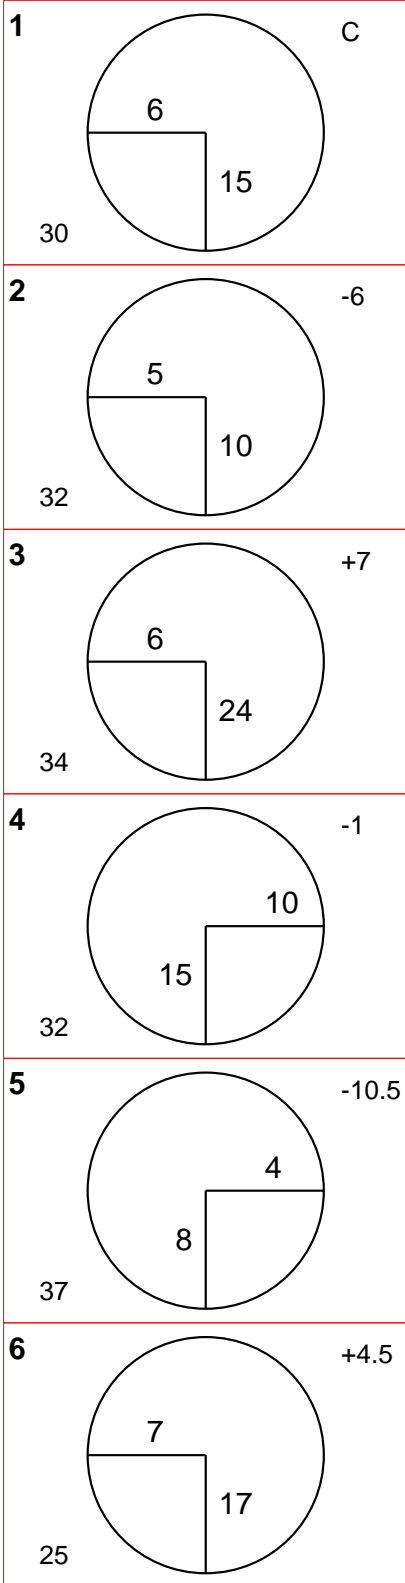

Q School supported by Sky Sports - Official Practice

Round

Donnington Grove Golf Club

+ or - from center ↘

↖ depth of green