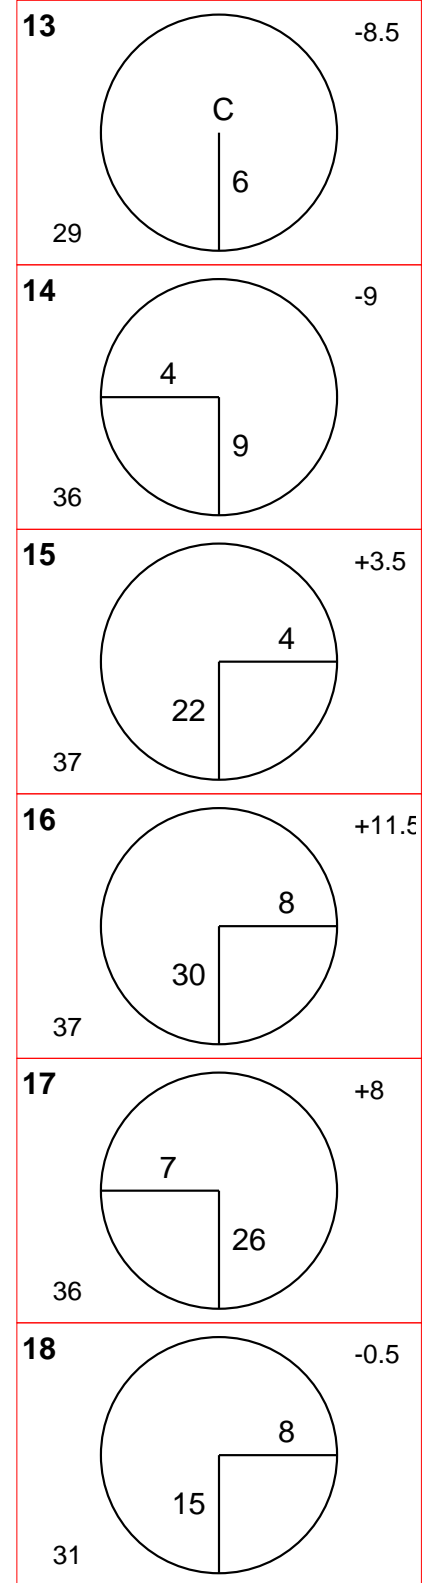

Q School supported by Sky Sports - Official Practice

Round

Donnington Grove Golf Club

+ or - from center ↘

↖ depth of green