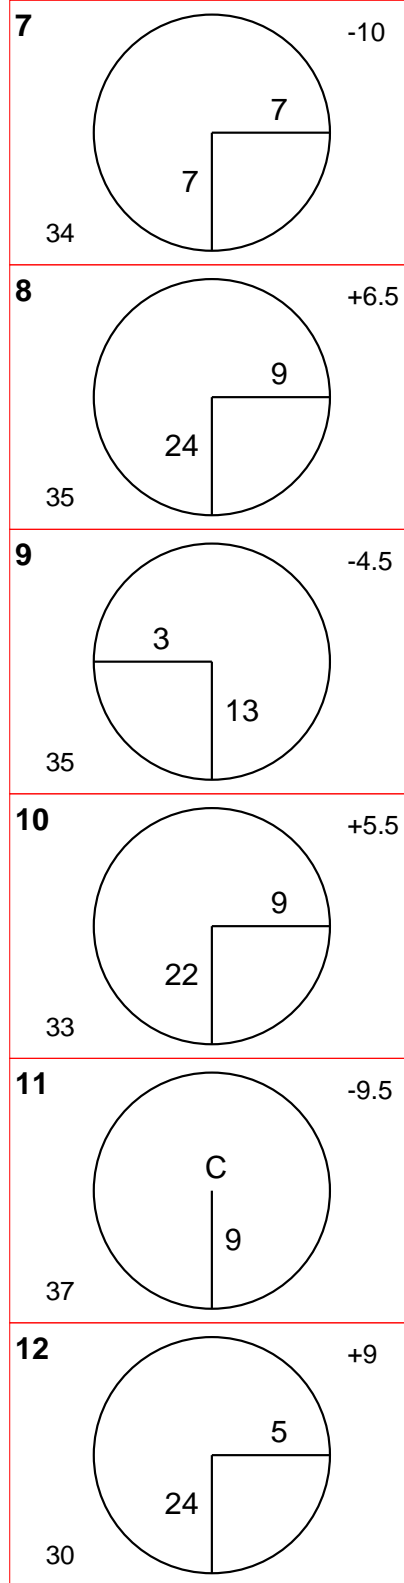

Q School supported by Sky Sports - Official Practice

Round

Donnington Grove Golf Club

+ or - from center ↘

↖ depth of green